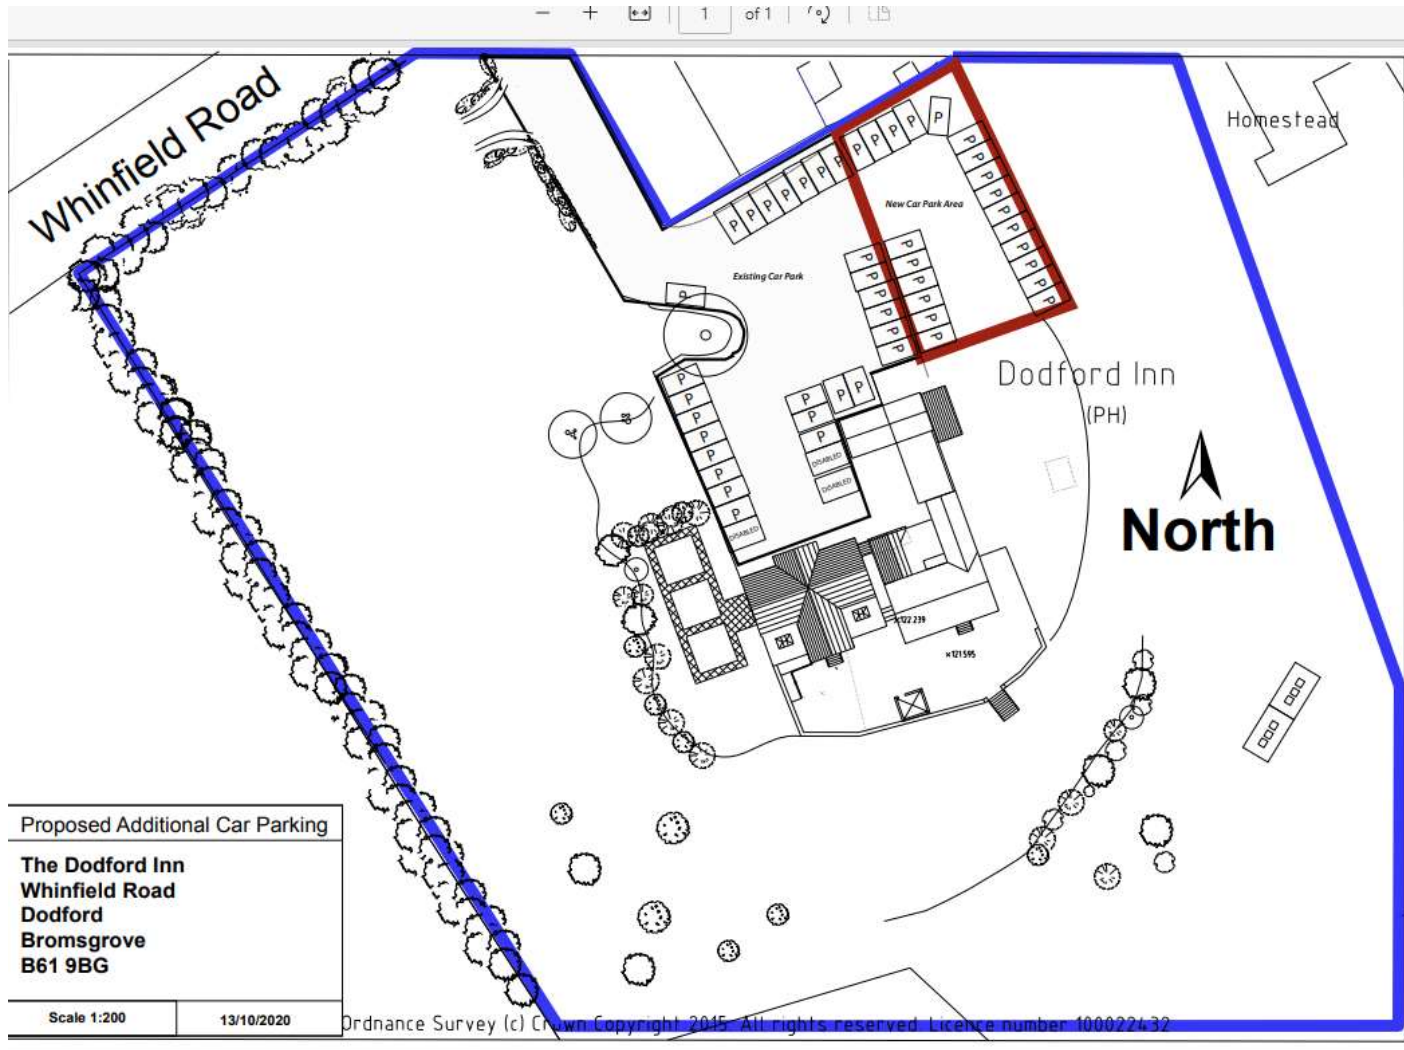

23/00511/FUL

The Dodford Inn Public House, Whinfield Road,
Dodford, Worcestershire, B61 9BG

Change of use to a mixed-use venue to hold Civil
Ceremonies and Public House.

Recommendation: Approve

Site Location

Aerial View

20/01573/FUL – Car Park Extension (Implemented Consent)

Site Photos

Site Photo