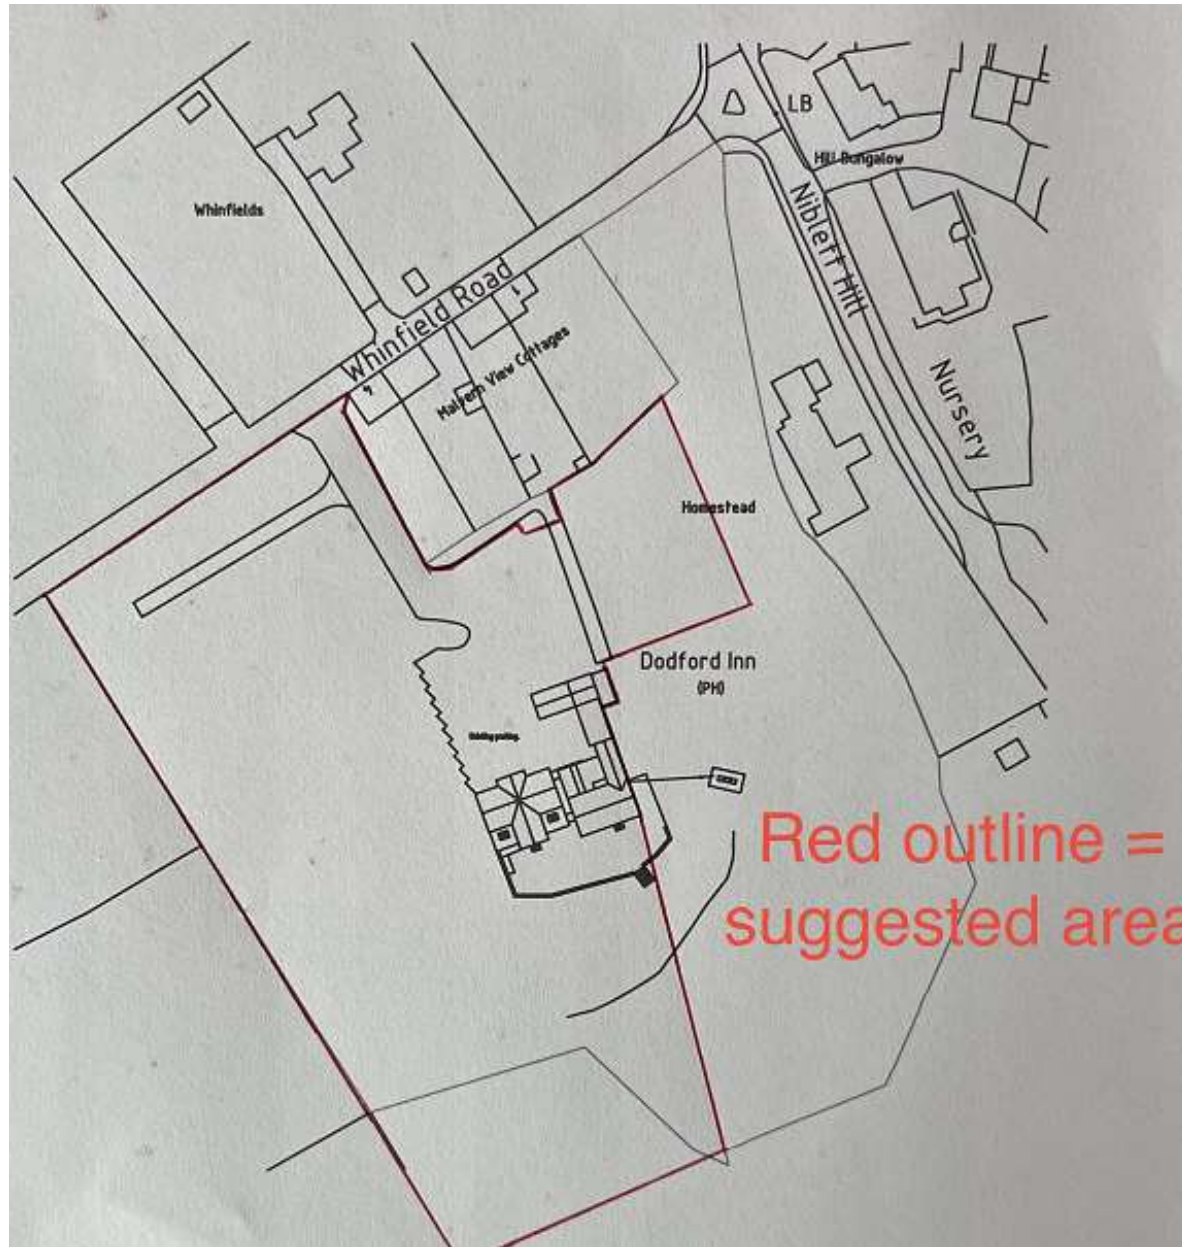

23/00511/FUL

The Dodford Inn Public House, Whinfield Road,
Dodford, Worcestershire, B61 9BG

Change of use to a mixed-use venue to hold Civil
Ceremonies and Public House.

Recommendation: Approve

Site Location

Aerial View

20/01573/FUL – Car Park Extension (Implemented Consent)

Site Photos

Site Photo